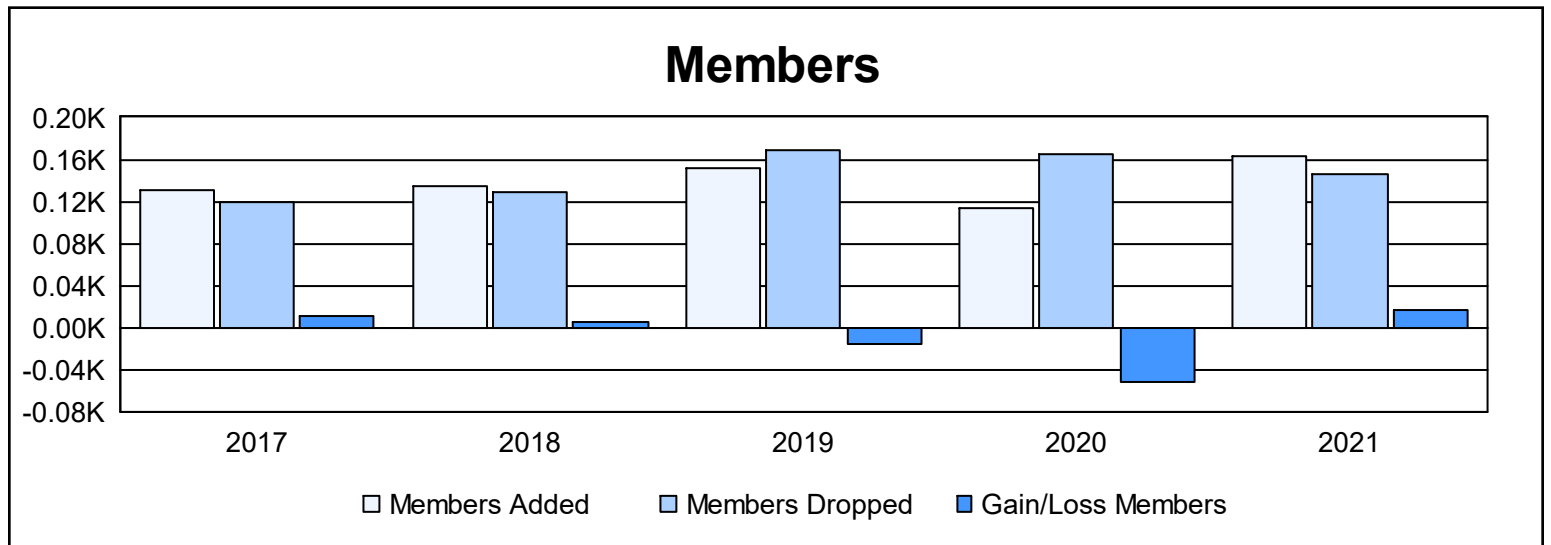

Year	New Clubs	Dropped Clubs	Gain/ Loss Clubs	New Members	Charter Members	Reinstate Members	Transfer Members	Total Member Added	Total Members Dropped	Gain/ Loss Members
2016-2017	1	0	1	94	24	2	10	130	120	10
2017-2018	0	0	0	124	0	0	10	134	129	5
2018-2019	0	2	-2	118	0	0	34	152	168	-16
2019-2020	1	0	1	83	23	4	4	114	165	-51
2020-2021	3	0	3	74	83	2	3	162	146	16
<b>Average</b>	<b>1</b>	<b>0</b>	<b>1</b>	<b>99</b>	<b>26</b>	<b>2</b>	<b>12</b>	<b>138</b>	<b>146</b>	<b>-7</b>

### Membership Composition June 2021 Cumulative