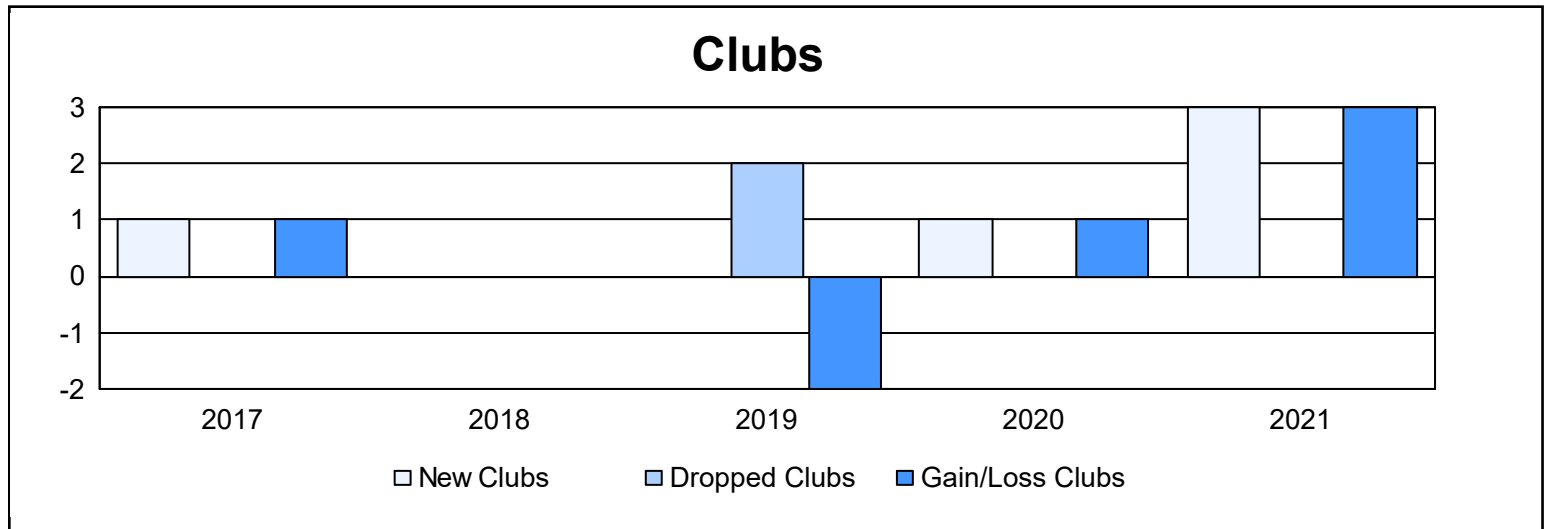

Year	New Clubs	Dropped Clubs	Gain/ Loss Clubs	New Members	Charter Members	Reinstate Members	Transfer Members	Total Member Added	Total Members Dropped	Gain/ Loss Members
2016-2017	1	0	1	94	24	2	10	130	120	10
2017-2018	0	0	0	124	0	0	10	134	129	5
2018-2019	0	2	-2	118	0	0	34	152	168	-16
2019-2020	1	0	1	83	23	4	4	114	165	-51
2020-2021	3	0	3	74	83	2	3	162	146	16
<b>Average</b>	<b>1</b>	<b>0</b>	<b>1</b>	<b>99</b>	<b>26</b>	<b>2</b>	<b>12</b>	<b>138</b>	<b>146</b>	<b>-7</b>

### Membership Composition June 2021 Cumulative